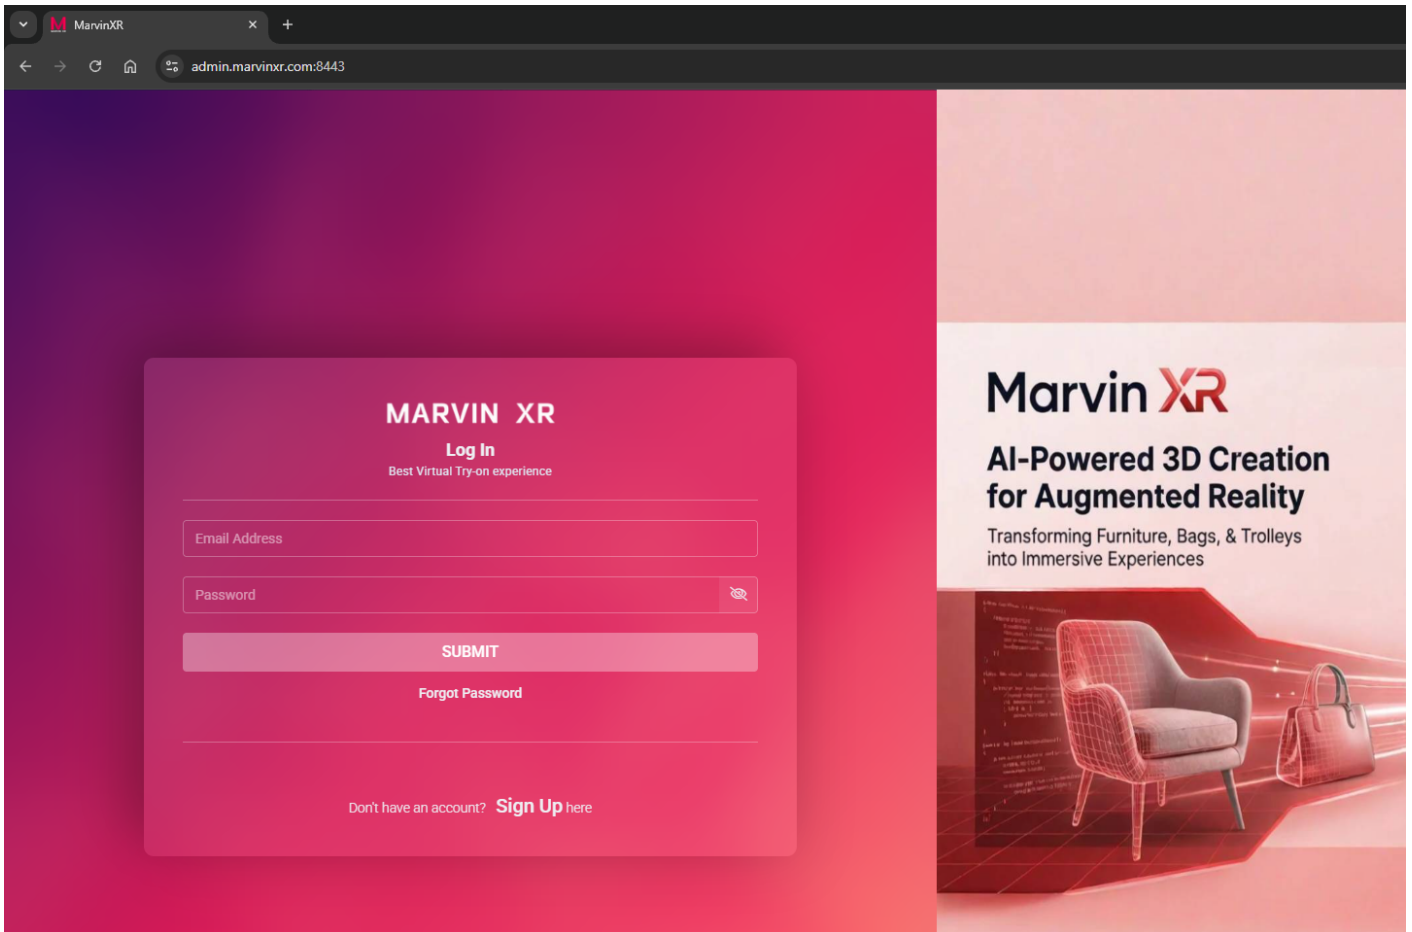

Always use **email address** and **password** while logging in. Please do not use username

Forgot Password:

In case you have forgotten your password, please click on the Forget Password link and provide your email. You will receive a new link in your email. Click the link and reset your password. Put attention to the basic password rules while selecting your new password.