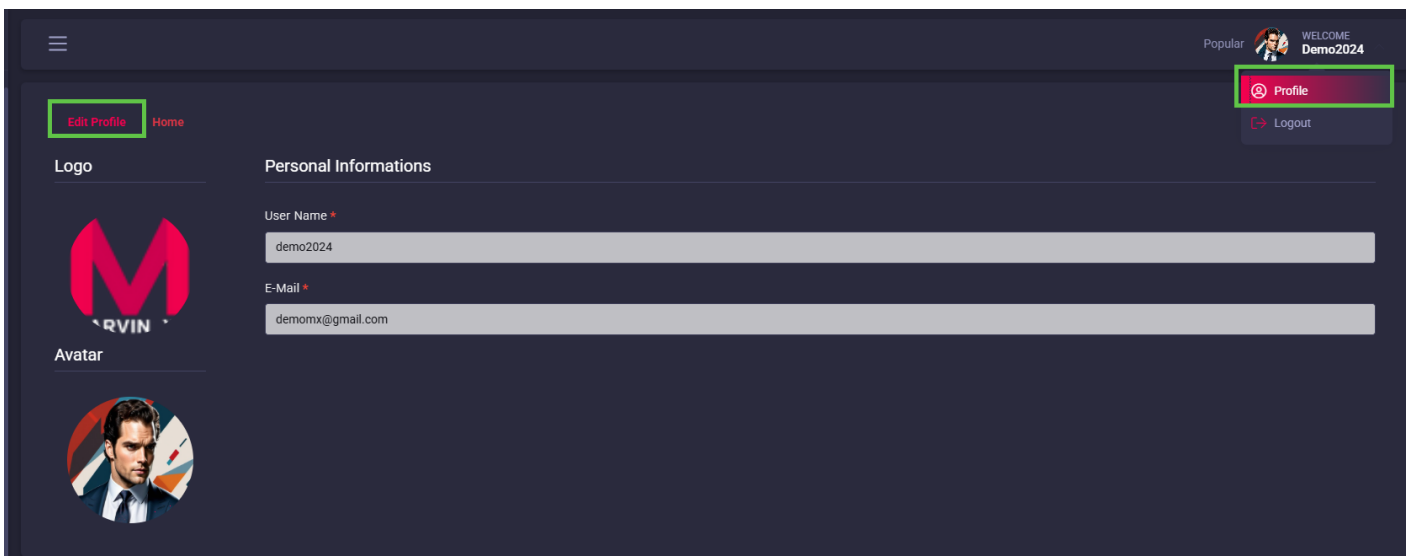

Change Password:

If you want to change your logging password anytime, visit to your Profile menu and edit it. Put your current password and new password there, in order to update it and save.